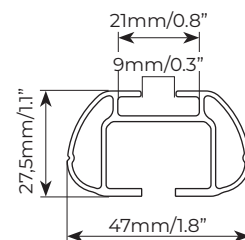

TYPE FP

Kit composto da supporti in acciaio che si fissano direttamente ai punti predisposti del tetto del veicolo. Portata massima: 75kg / 165lb.

Fixing kit including : Steel brackets to be fixed directly on the roof through its fixed points.
Max load : 75kg / 165lb.

Omega black

Omega black M + feet kit	Art.000126700000	
Omega black L + feet kit	Art.000126800000	
Omega black XL + feet kit	Art.000126900000	
 Peso prodotto Product weight	Omega M	3,3kg / 7.2lb
	Omega L	3,6kg / 8lb
	Omega XL	4,1kg / 9lb
Materiale Material	Acciaio Steel	
 Portata massima Max load	Fix G	max 50kg/110lb
	Fix FP	max 75kg/165lb
 Serratura antifurto Anti-theft lock	Optional kit: 000084800000	
 Tetti auto compatibili Compatible vehicle roof types	Raised rails	x
	Flush rails	x
	Smooth roof	✓
	Fixed points	✓

Omega alu

Omega alu M + feet kit	Art.000134600000	
Omega alu L + feet kit	Art.000134700000	
Omega alu XL + feet kit	Art.000134800000	
 Peso prodotto Product weight	Omega M	3kg / 6.6lb
	Omega L	3,3kg / 7.2lb
	Omega XL	3,8kg / 8.3lb
Materiale Material	Alluminio Aluminium	
 Portata massima Max load	Fix G	max 50kg/110lb
	Fix FP	max 75kg/165lb
 Serratura antifurto Anti-theft lock	Optional kit: 000084800000	
 Tetti auto compatibili Compatible vehicle roof types	Raised rails	x
	Flush rails	x
	Smooth roof	✓
	Fixed points	✓