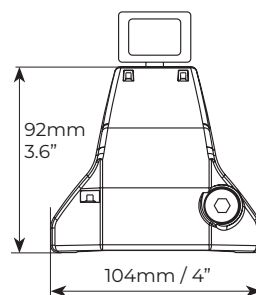

TYPE FP

Kit composto da supporti in acciaio che si fissano direttamente ai punti predisposti del tetto del veicolo. Portata massima: 75kg / 165lb.

Fixing kit including : Steel brackets to be fixed directly on the roof through its fixed points.
Max load : 75kg / 165lb.

Omega black

Omega black M + feet kit	Art.000126700000	
Omega black L + feet kit	Art.000126800000	
Omega black XL + feet kit	Art.000126900000	
 Peso prodotto Product weight	Omega M	3,3kg / 7.2lb
	Omega L	3,6kg / 8lb
	Omega XL	4,1kg / 9lb
Materiale Material	Acciaio Steel	
 Portata massima Max load	Fix G	max 50kg/110lb
	Fix FP	max 75kg/165lb
 Serratura antifurto Anti-theft lock	Optional kit: 000084800000	
 Tetti auto compatibili Compatible vehicle roof types	Raised rails	x
	Flush rails	x
	Smooth roof	✓
	Fixed points	✓

Omega alu

Omega alu M + feet kit	Art.000134600000	
Omega alu L + feet kit	Art.000134700000	
Omega alu XL + feet kit	Art.000134800000	
 Peso prodotto Product weight	Omega M	3kg / 6.6lb
	Omega L	3,3kg / 7.2lb
	Omega XL	3,8kg / 8.3lb
Materiale Material	Alluminio Aluminium	
 Portata massima Max load	Fix G	max 50kg/110lb
	Fix FP	max 75kg/165lb
 Serratura antifurto Anti-theft lock	Optional kit: 000084800000	
 Tetti auto compatibili Compatible vehicle roof types	Raised rails	x
	Flush rails	x
	Smooth roof	✓
	Fixed points	✓