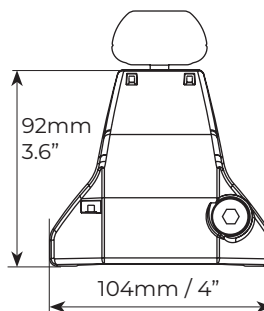

TYPE FP

Kit composto da supporti in acciaio che si fissano direttamente ai punti predisposti del tetto del veicolo. Portata massima: 75kg / 165lb.

Fixing kit including : Steel brackets to be fixed directly on the roof through its fixed points.
Max load : 75kg / 165lb.

Omega black

Omega black M + feet kit	Art.000126700000	
Omega black L + feet kit	Art.000126800000	
Omega black XL + feet kit	Art.000126900000	
 Peso prodotto Product weight	Omega M	3,3kg / 7.2lb
	Omega L	3,6kg / 8lb
	Omega XL	4,1kg / 9lb
Materiale Material	Acciaio Steel	
 Portata massima Max load	Fix G	max 50kg/110lb
	Fix FP	max 75kg/165lb
 Serratura antifurto Anti-theft lock	Optional kit: 000084800000	
 Tetti auto compatibili Compatible vehicle roof types	Raised rails	x
	Flush rails	x
	Smooth roof	✓
	Fixed points	✓

Omega alu

Omega alu M + feet kit	Art.000134600000	
Omega alu L + feet kit	Art.000134700000	
Omega alu XL + feet kit	Art.000134800000	
 Peso prodotto Product weight	Omega M	3kg / 6.6lb
	Omega L	3,3kg / 7.2lb
	Omega XL	3,8kg / 8.3lb
Materiale Material	Alluminio Aluminium	
 Portata massima Max load	Fix G	max 50kg/110lb
	Fix FP	max 75kg/165lb
 Serratura antifurto Anti-theft lock	Optional kit: 000084800000	
 Tetti auto compatibili Compatible vehicle roof types	Raised rails	x
	Flush rails	x
	Smooth roof	✓
	Fixed points	✓